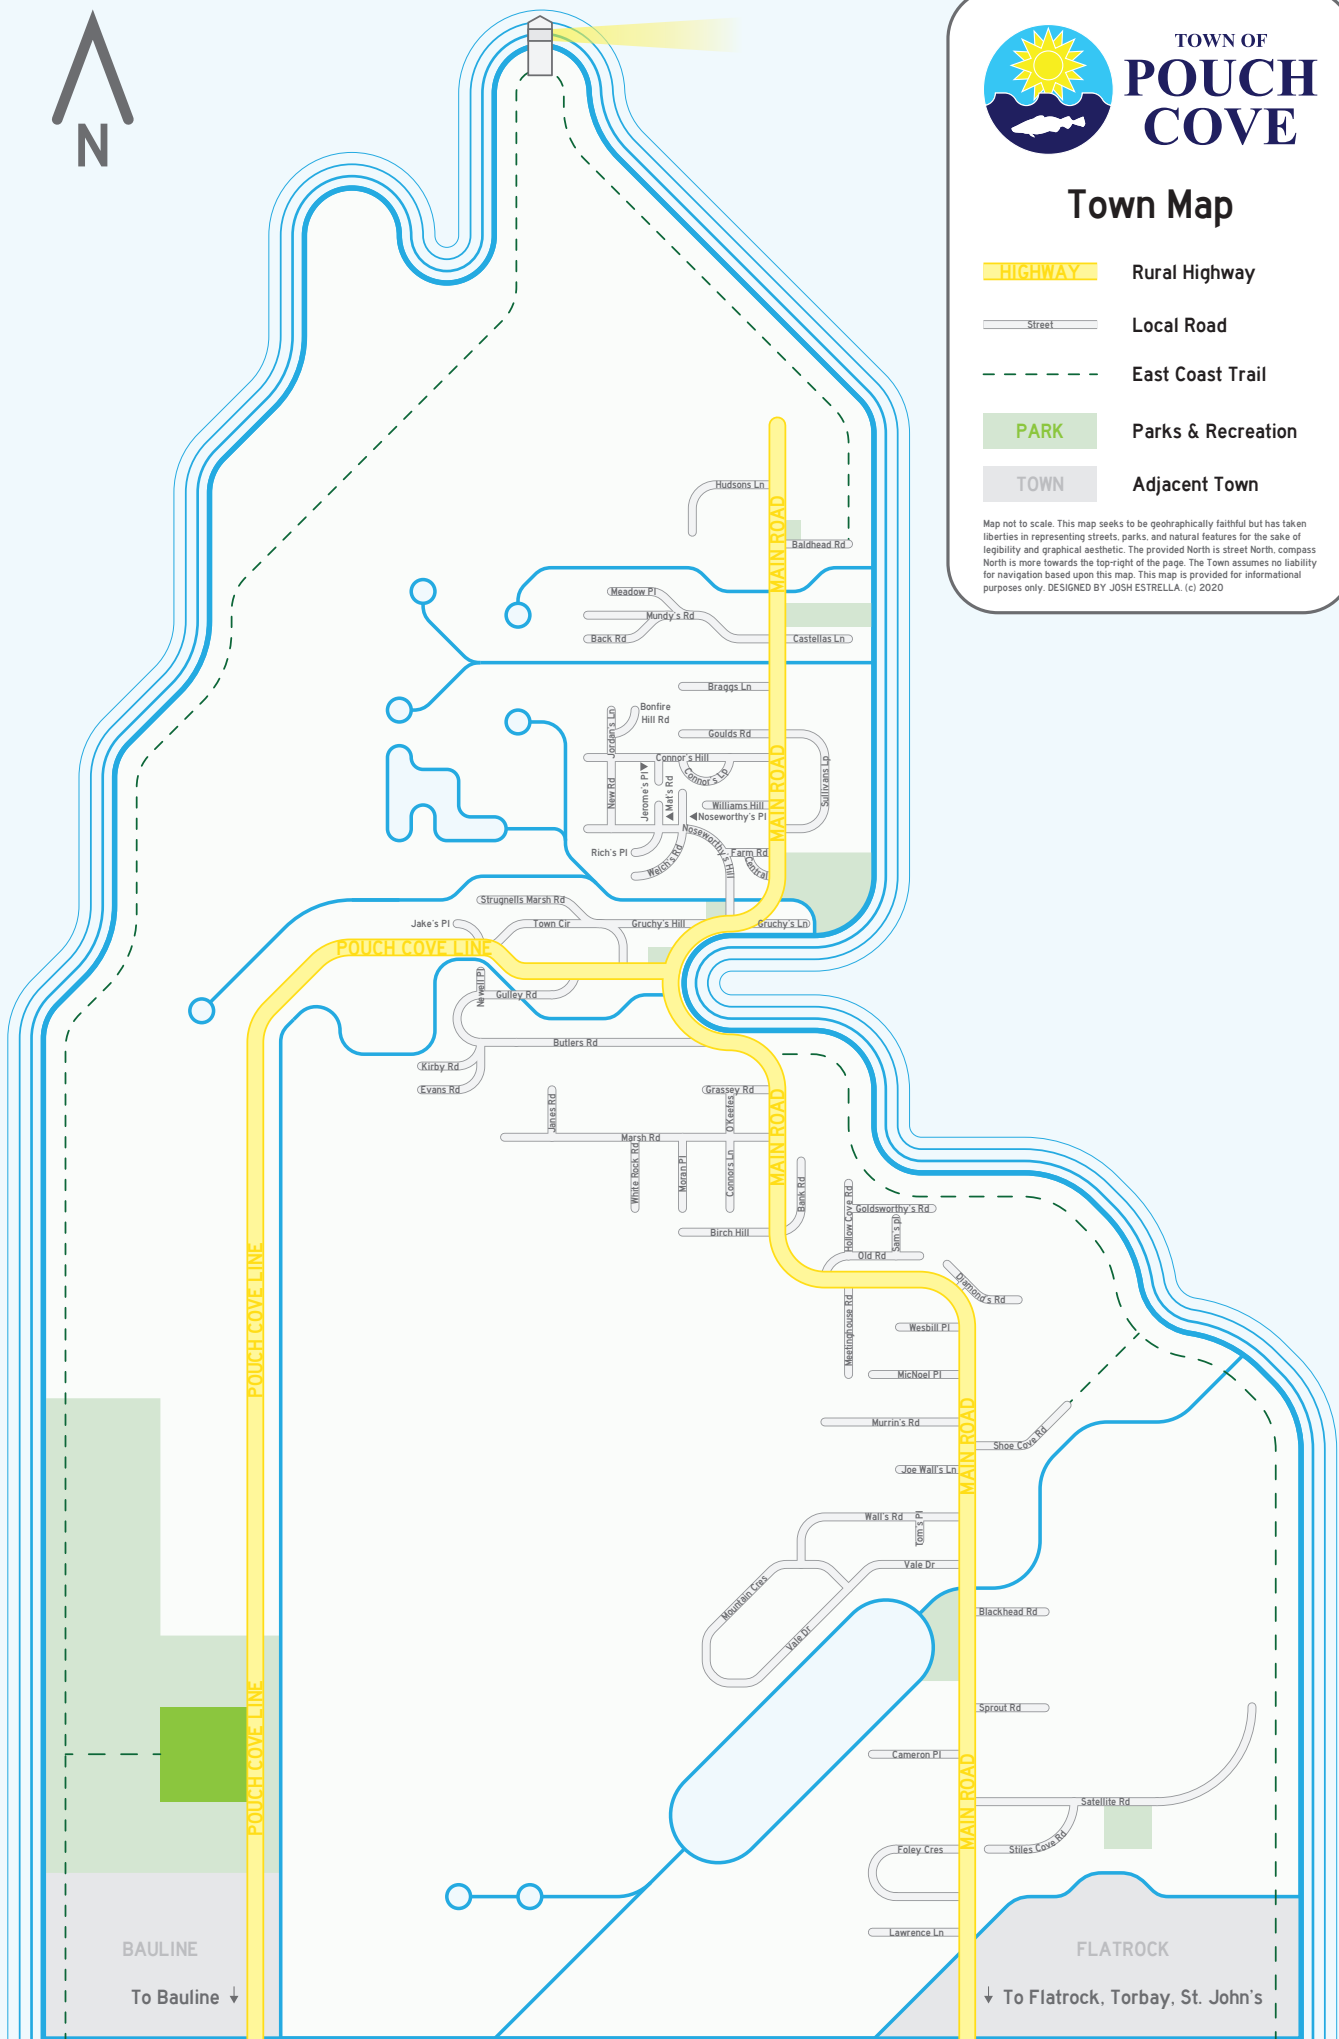

TOWN OF POUCH COVE

Town Map

- **HIGHWAY** Rural Highway
- **Street** Local Road
- **East Coast Trail**
- **PARK** Parks & Recreation
- **TOWN** Adjacent Town

BAULINE

To Bauline ↓

FLATROCK

↓ To Flatrock, Torbay, St. John's